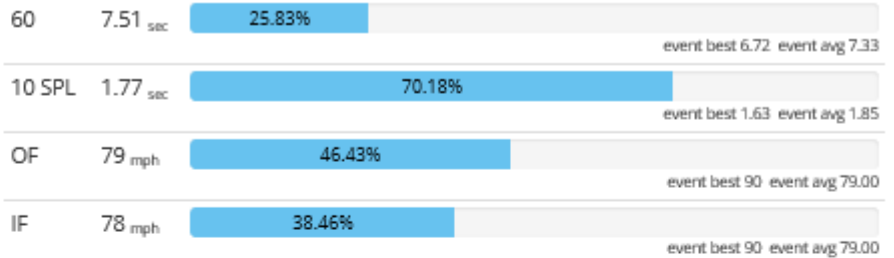

ZEPP Hitting Metrics [Lean more](#)

Bat Speed at Impact ⓘ

Hand Speed Max ⓘ

Time to Impact ⓘ